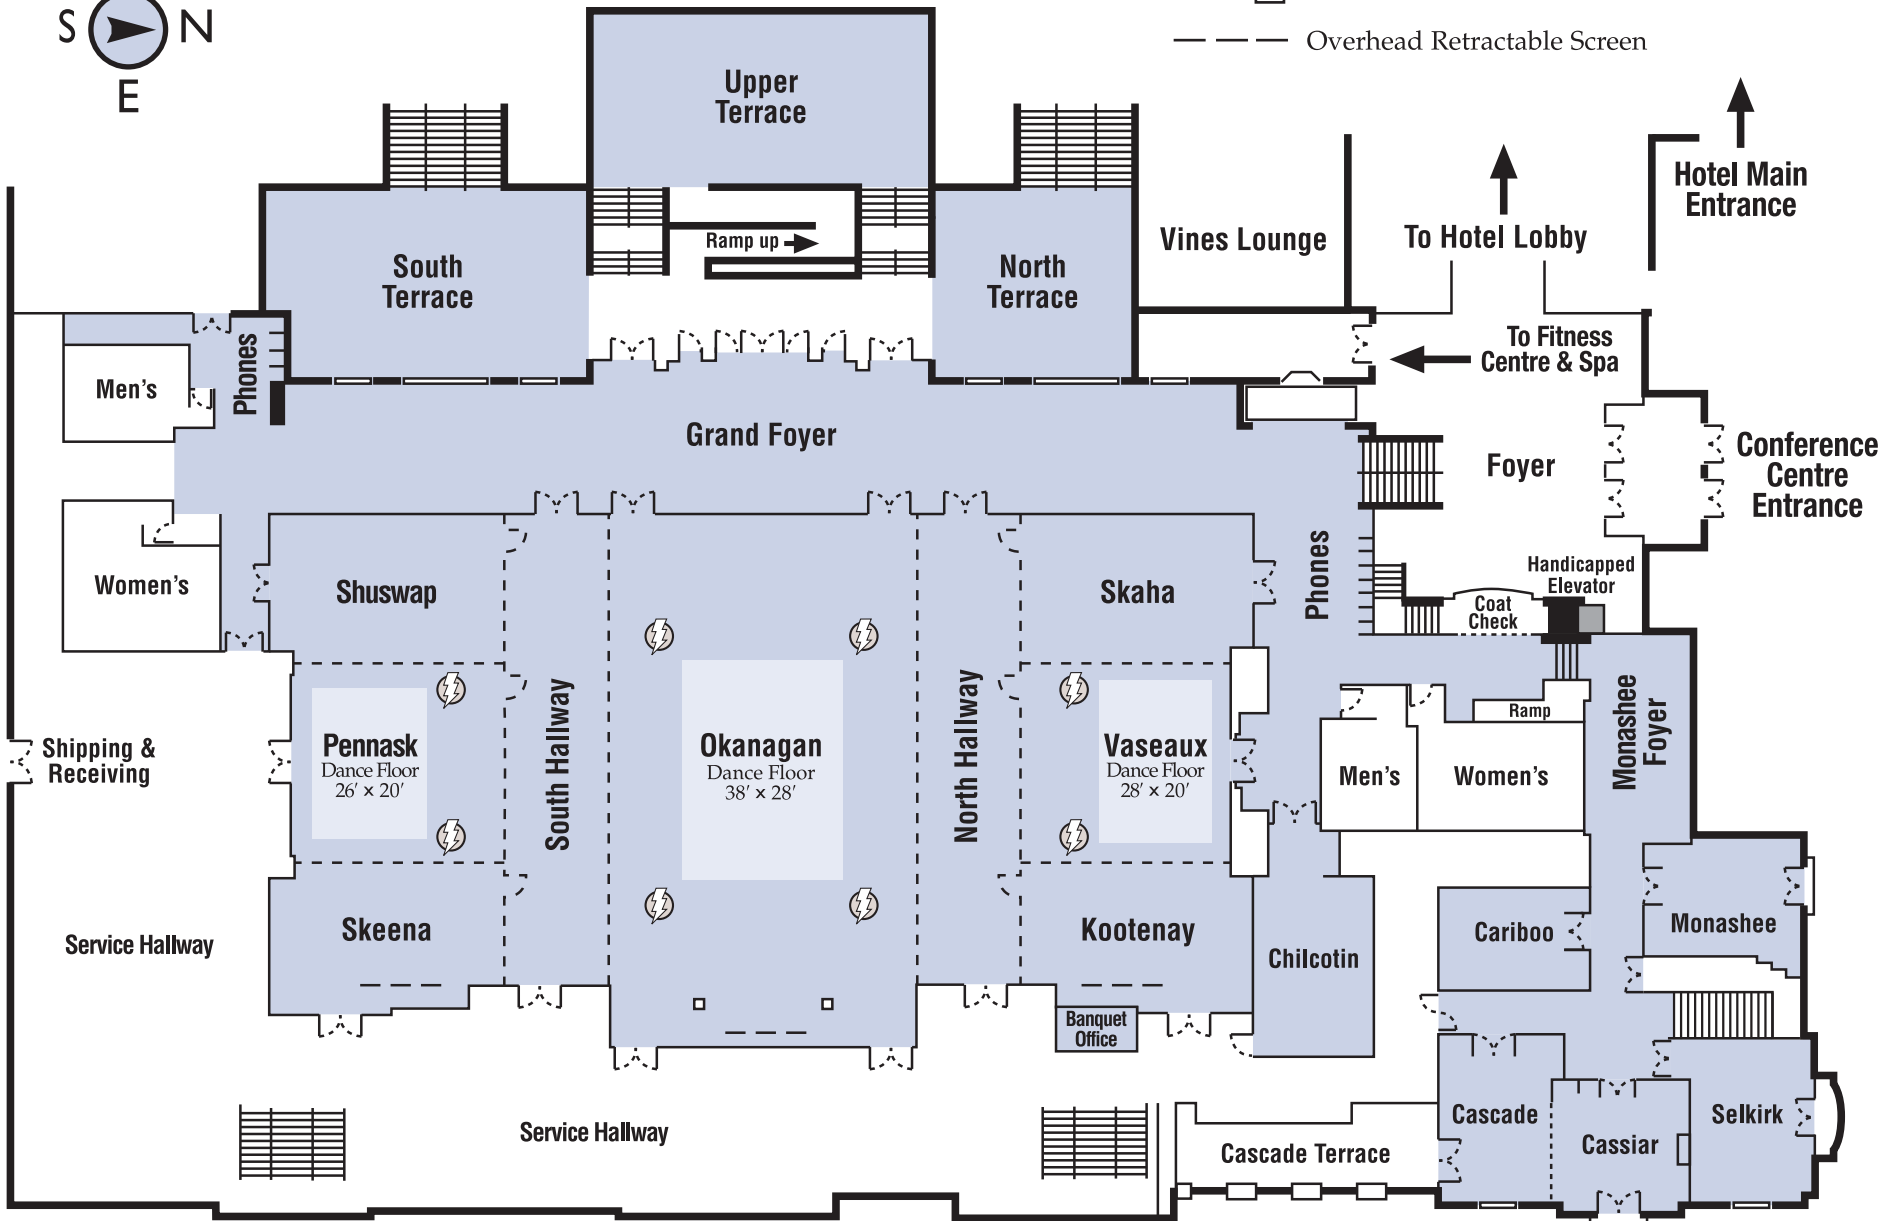

Lake Okanagan

Electrical Floor Outlet Panels

Pillars

Overhead Retractable Screen

Hotel Main Entrance

To Hotel Lobby

To Fitness Centre & Spa

Conference Centre Entrance

Foyer

Handicapped Elevator

Coat Check

Ramp

Men's

Women's

Monashee Foyer

Monashee

Cariboo

Chilcotin

Banquet Office

Kootenay

Vaseaux
Dance Floor
28' x 20'

Skaha

Pennask
Dance Floor
26' x 20'

Shuswap

Skeena

Okanagan
Dance Floor
38' x 28'

Grand Foyer

South Terrace

North Terrace

Ramp up

Vines Lounge

Upper Terrace